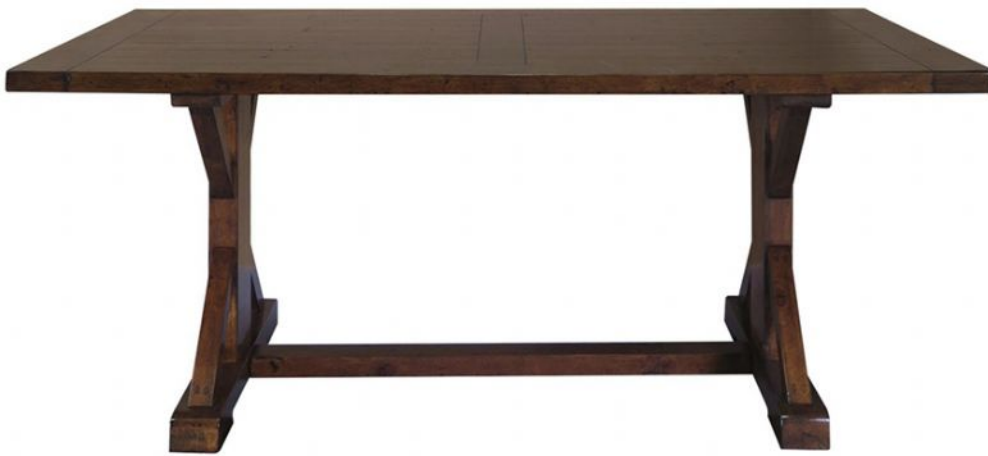

Claverton Reclaimed Pine Refectory Dining Table

The robust and reliable Claverton refectory dining table is ideal for family gatherings or hosting dinner parties this table can sit up to eight people. The table has a striking design and is made from reclaimed pine. Features Reclaimed pine, seats up to 8

Date: 23 August 2019

All prices are valid at time of printing this document and measurements are subject to manufacturers alterations which may not be reflected on this specification sheet or website

193cm(w) 76cm(h) 94cm(d)
was £795 **now £399**